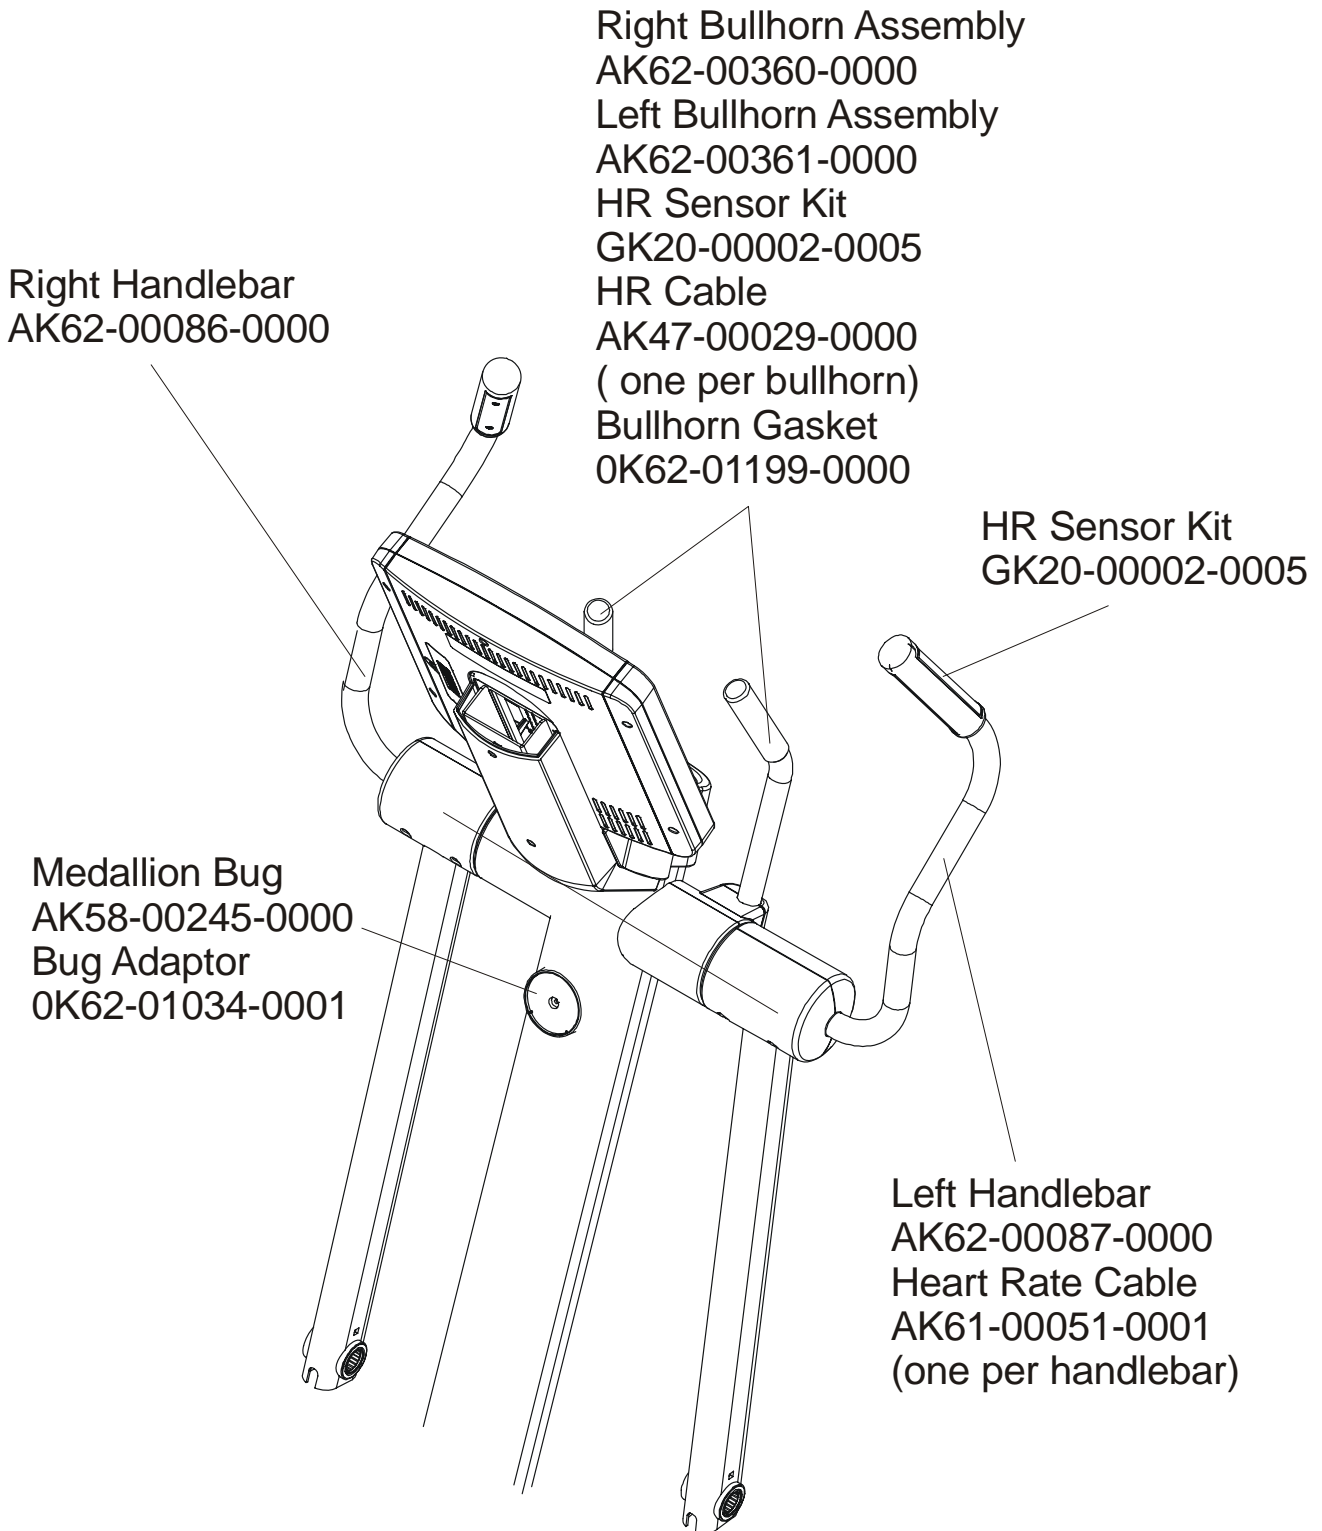

2-Outside Front
Deadshaft Cover
0K62-01013-0000
2-Outside Rear
Deadshaft Cover
0K62-01012-0000

ARCTIC SILVER QUIET DRIVE 95Xi

Handlebars and Bullhorns

95X-0XXX-05

S/N XHK073903956 –

XHK??????????

ARCTIC SILVER QUIET DRIVE 95Xi