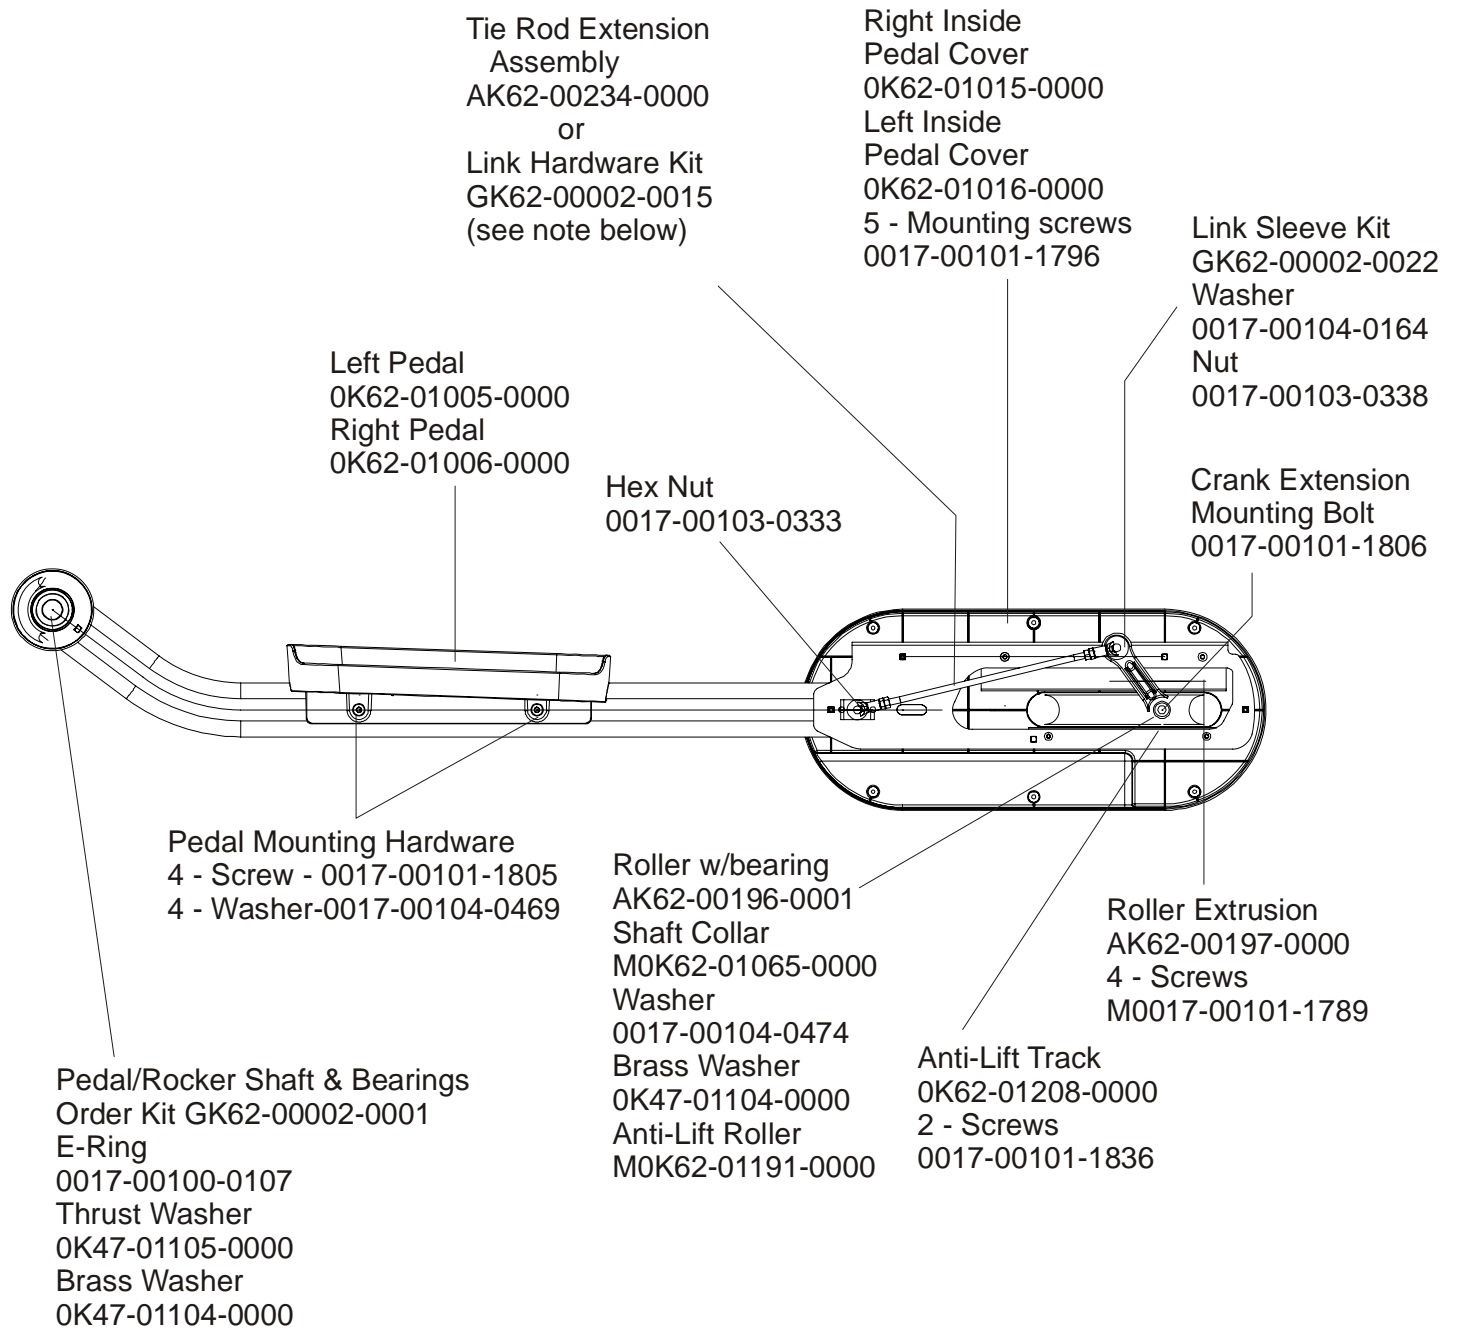

ARCTIC SILVER QUIET DRIVE 95Xi
Pedal Lever Assembly Components

95X-0XXX-05
S/N XHK073903956 –
XHK??????????