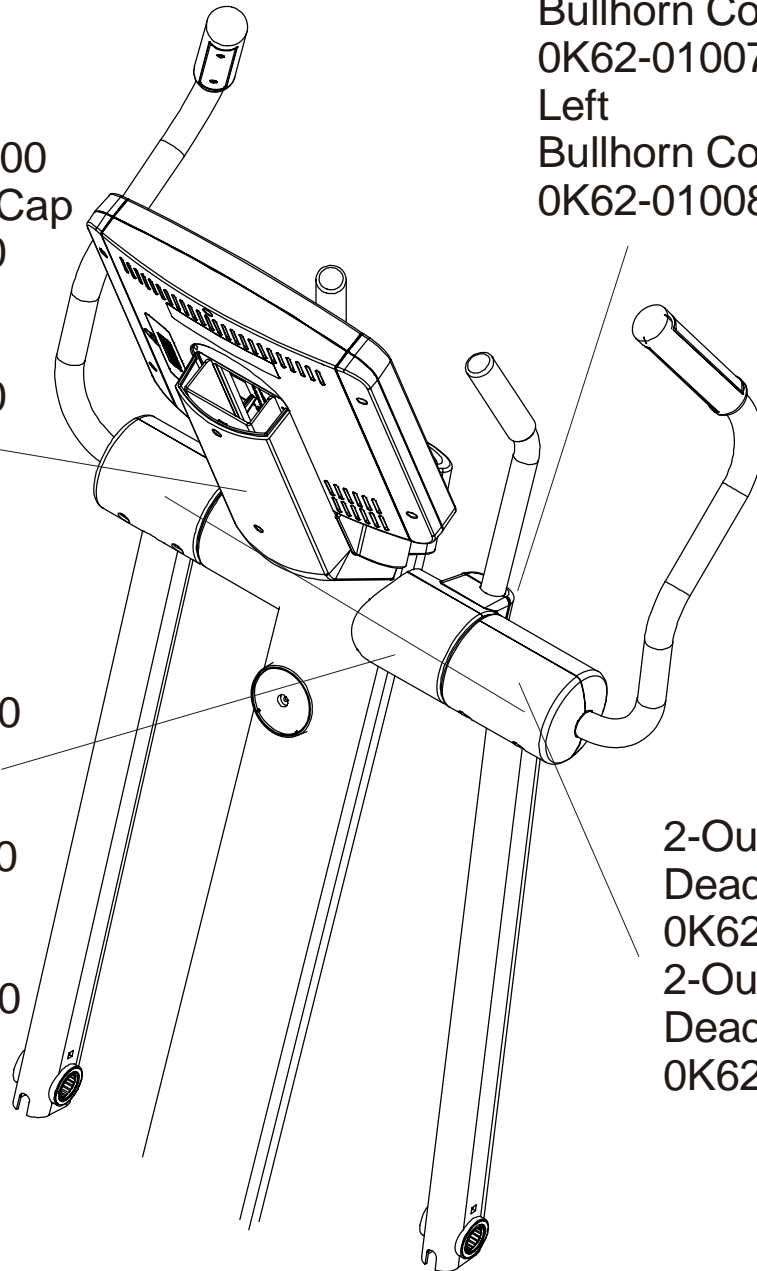

ARCTIC SILVER QUIET DRIVE 95Xi

Console Support & Dead Shaft Covers

95X-0XXX-05

S/N XHK073903956 –

XHK??????????

Console Support
MAK62-00123-0000
Console Support Cap
0K62-01030-0000
Console Support
Shroud
0K62-01023-0000

Right
Bullhorn Cover
0K62-01007-0001
Left
Bullhorn Cover
0K62-01008-0001

Right Inside
Deadshaft Cover
0K62-01010-0000
Left Inside
Deadshaft Cover
0K62-01011-0000
2-Front Inside
Deadshaft Cover
0K62-01009-0000

2-Outside Front
Deadshaft Cover
0K62-01013-0000
2-Outside Rear
Deadshaft Cover
0K62-01012-0000