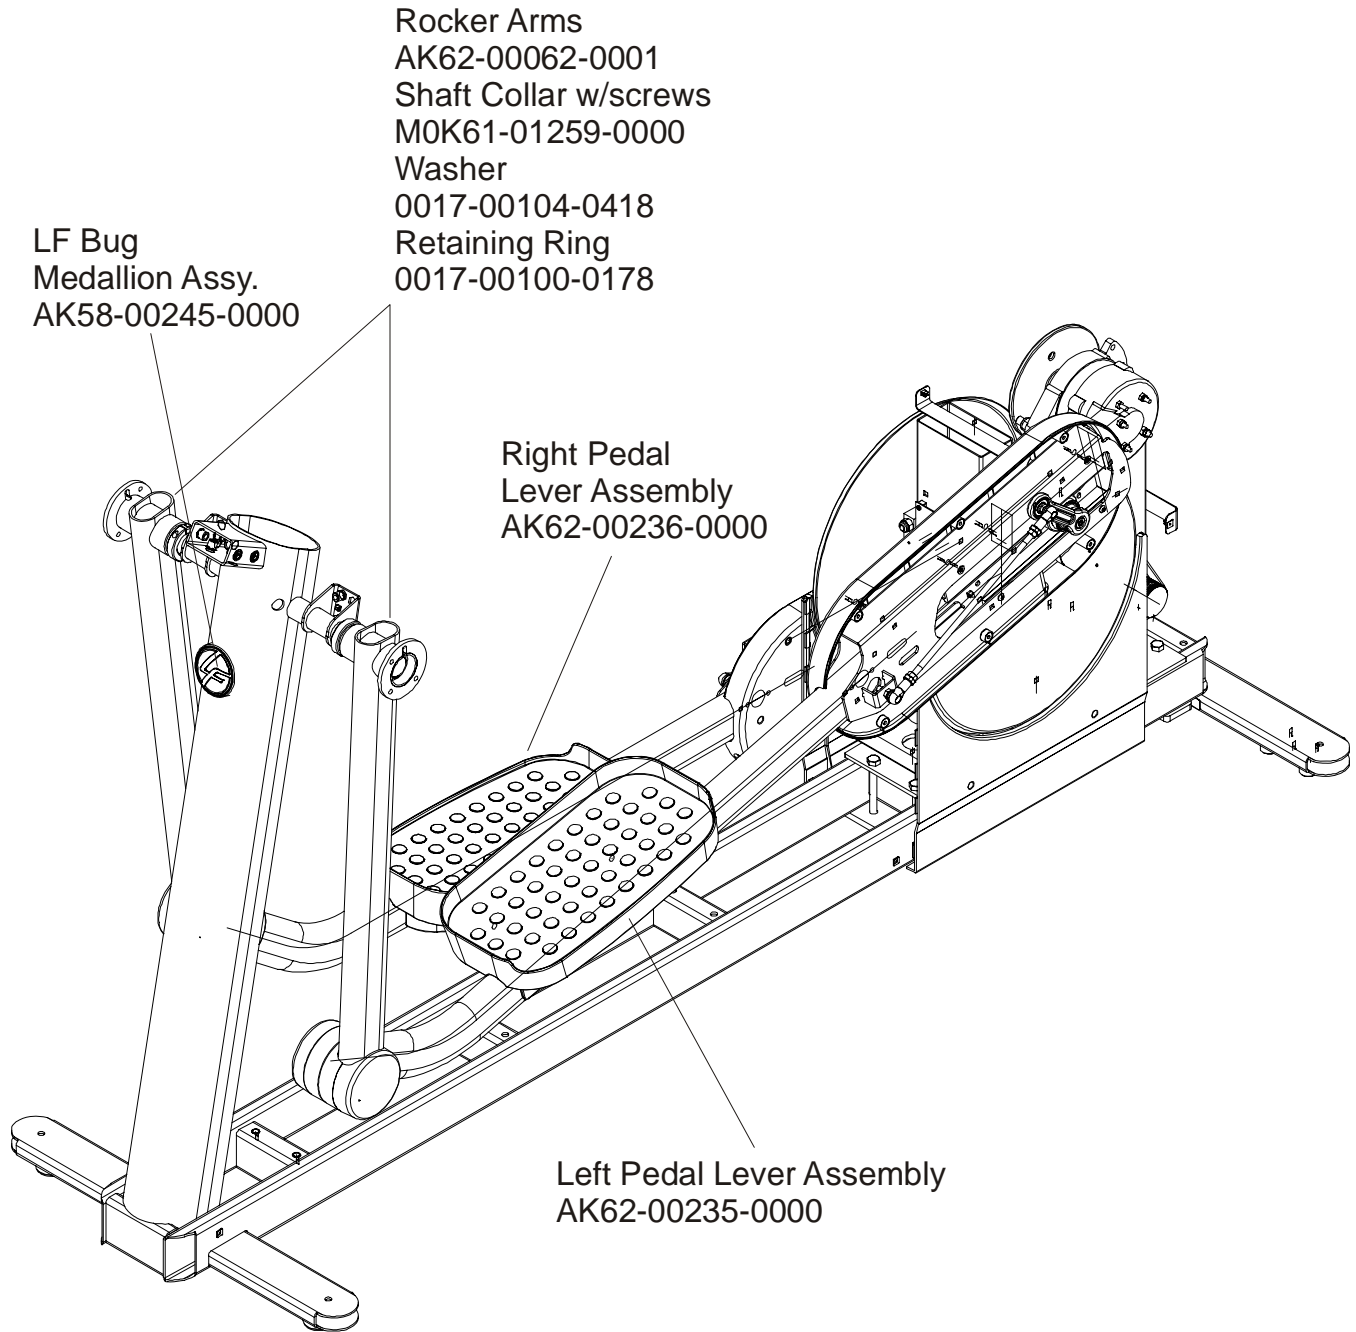

ARCTIC SILVER QUIET DRIVE 95Xi

Rocker Arms & Pedal Levers

95X-0XXX-05

S/N XHK073903956 –

XHK??????????