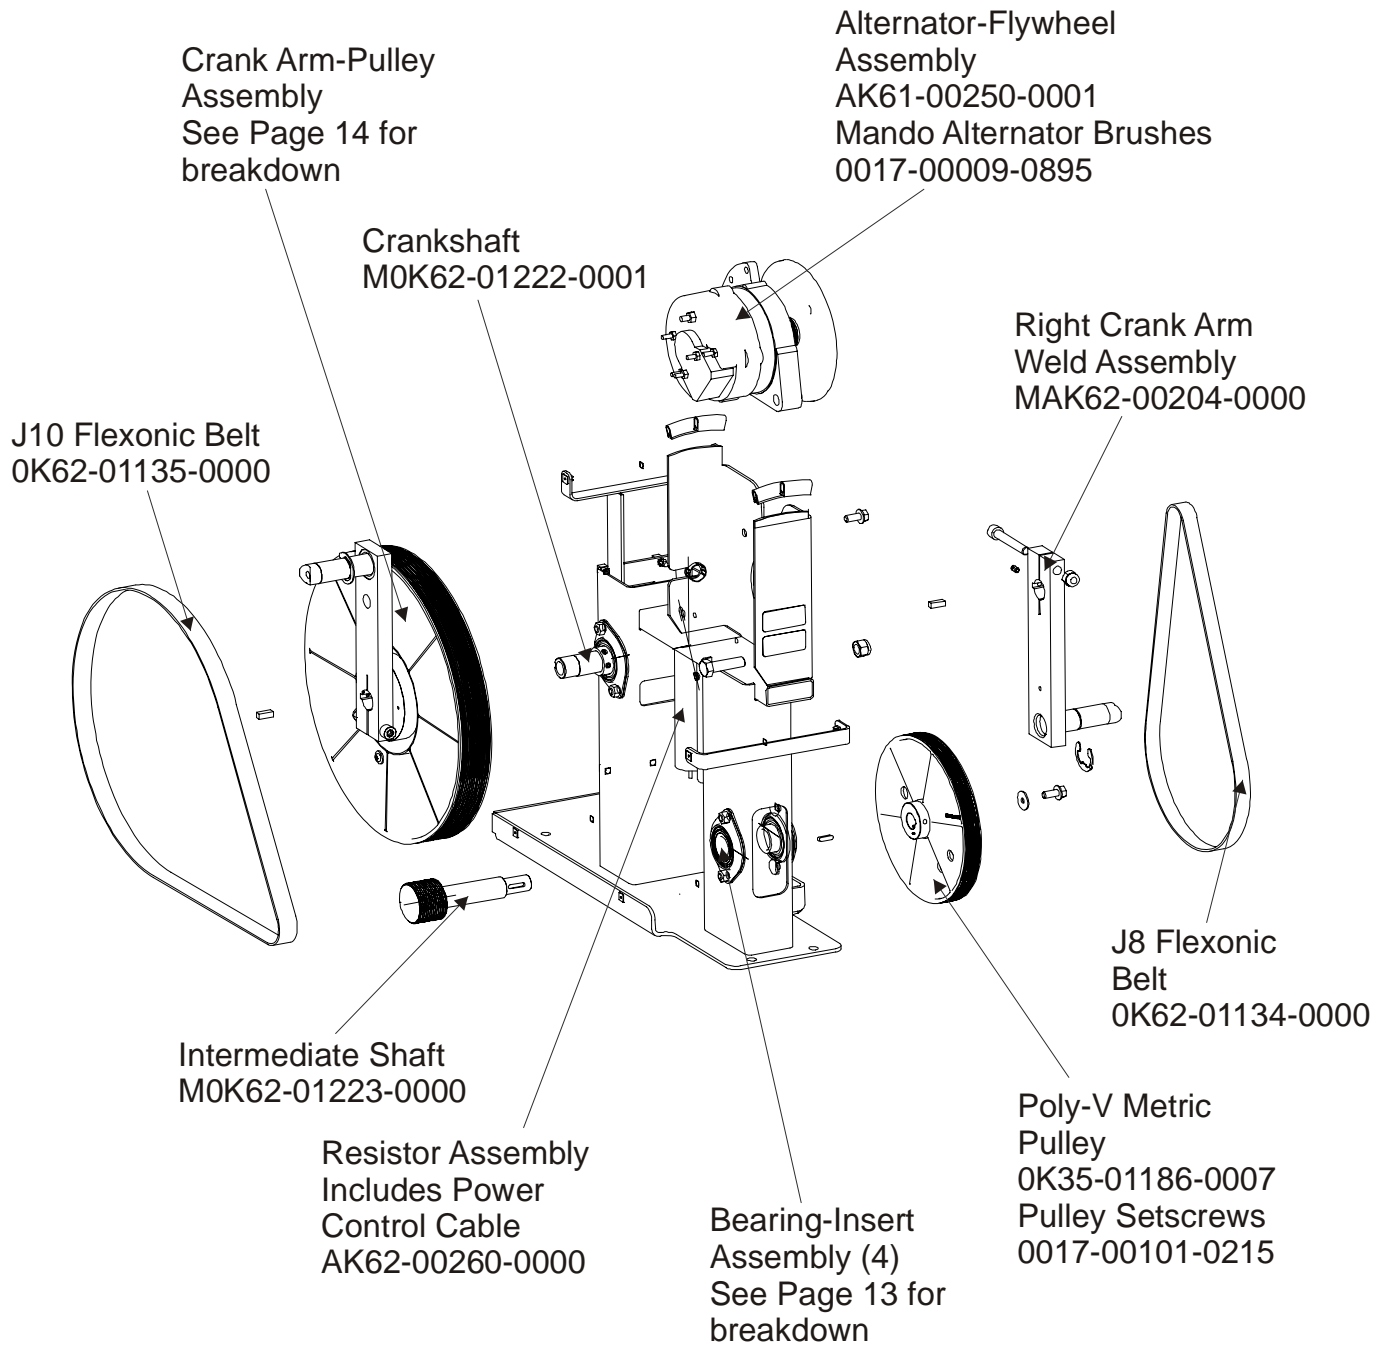

ARCTIC SILVER QUIET DRIVE 95Xi

Drive Module

95X-0XXX-05

S/N XHK073903956 –

XHK??????????