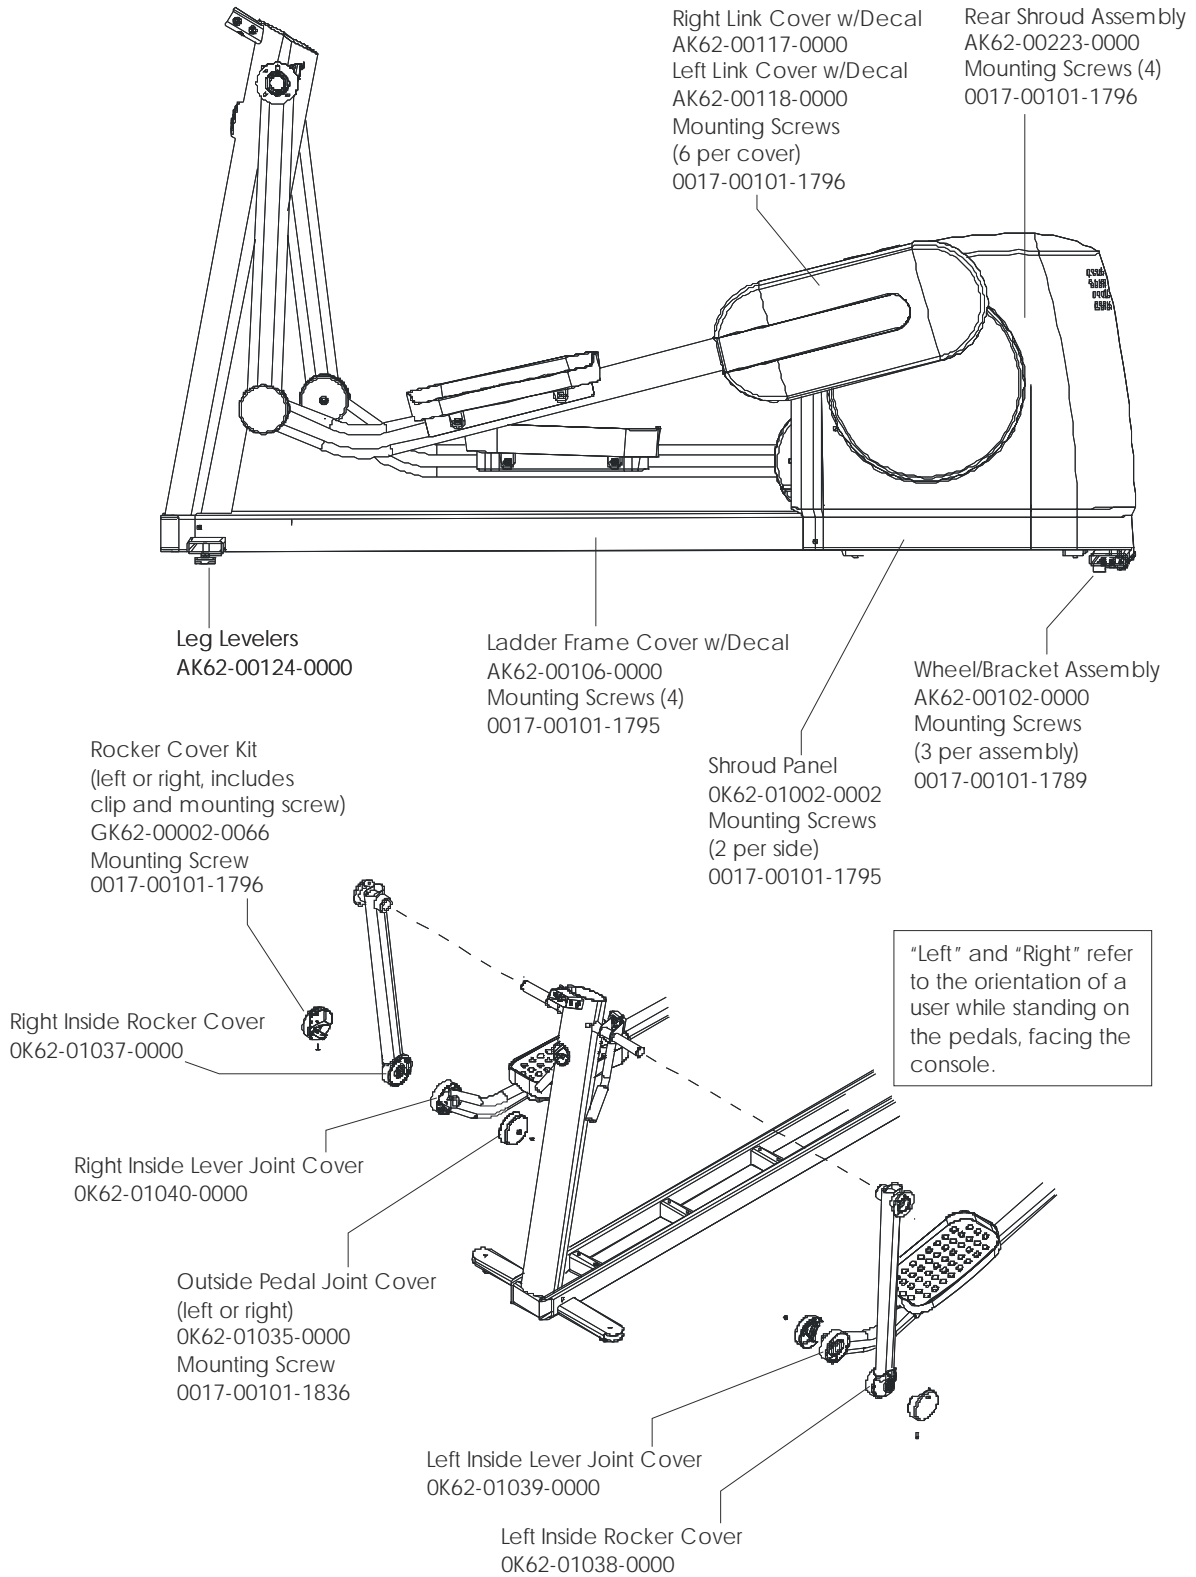

ARCTIC SILVER QUIET DRIVE 95Xi

Lower Frame Shrouds & Hardware

95X-0XXX-05

S/N XHK073903956 –
XHK??????????