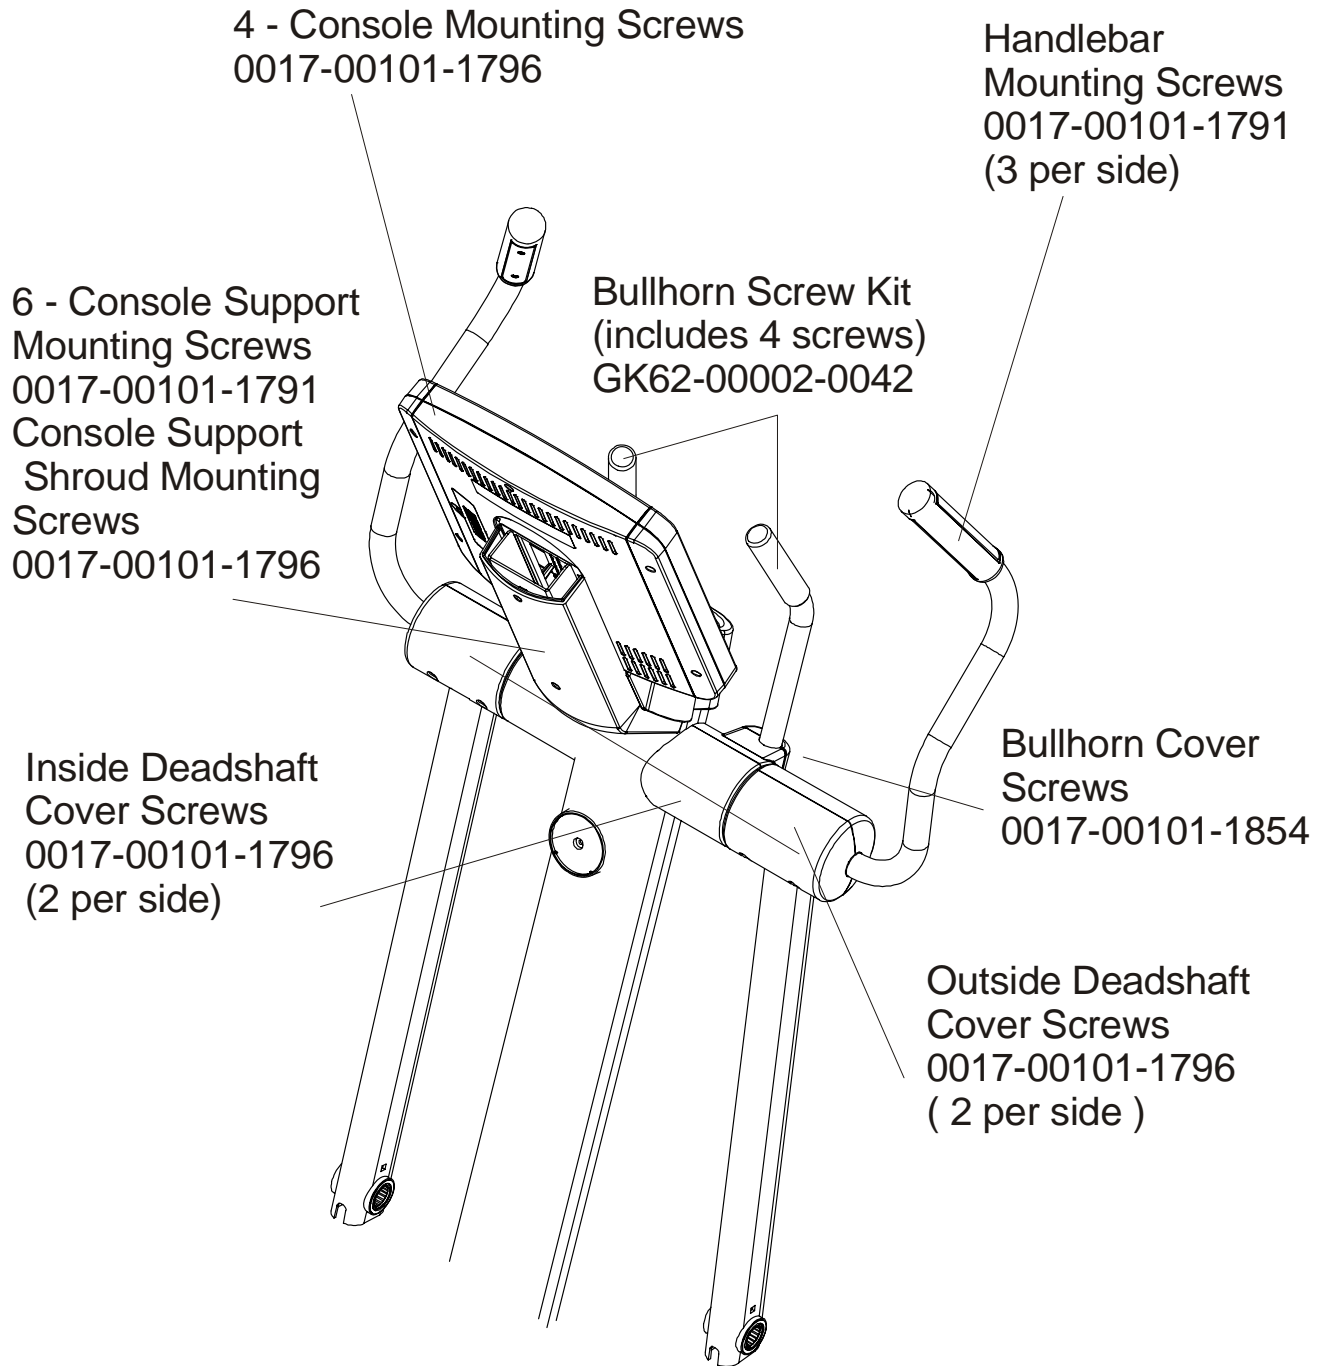

ARCTIC SILVER QUIET DRIVE 95Xi

Upper Frame Hardware

95X-0XXX-05

S/N XHK073903956 –

XHK??????????

Items Not Shown:

Accessory Tray	0K62-01022-0000
Mounting Screws (2)	0017-00101-1846

ARCTIC SILVER QUIET DRIVE 95Xi