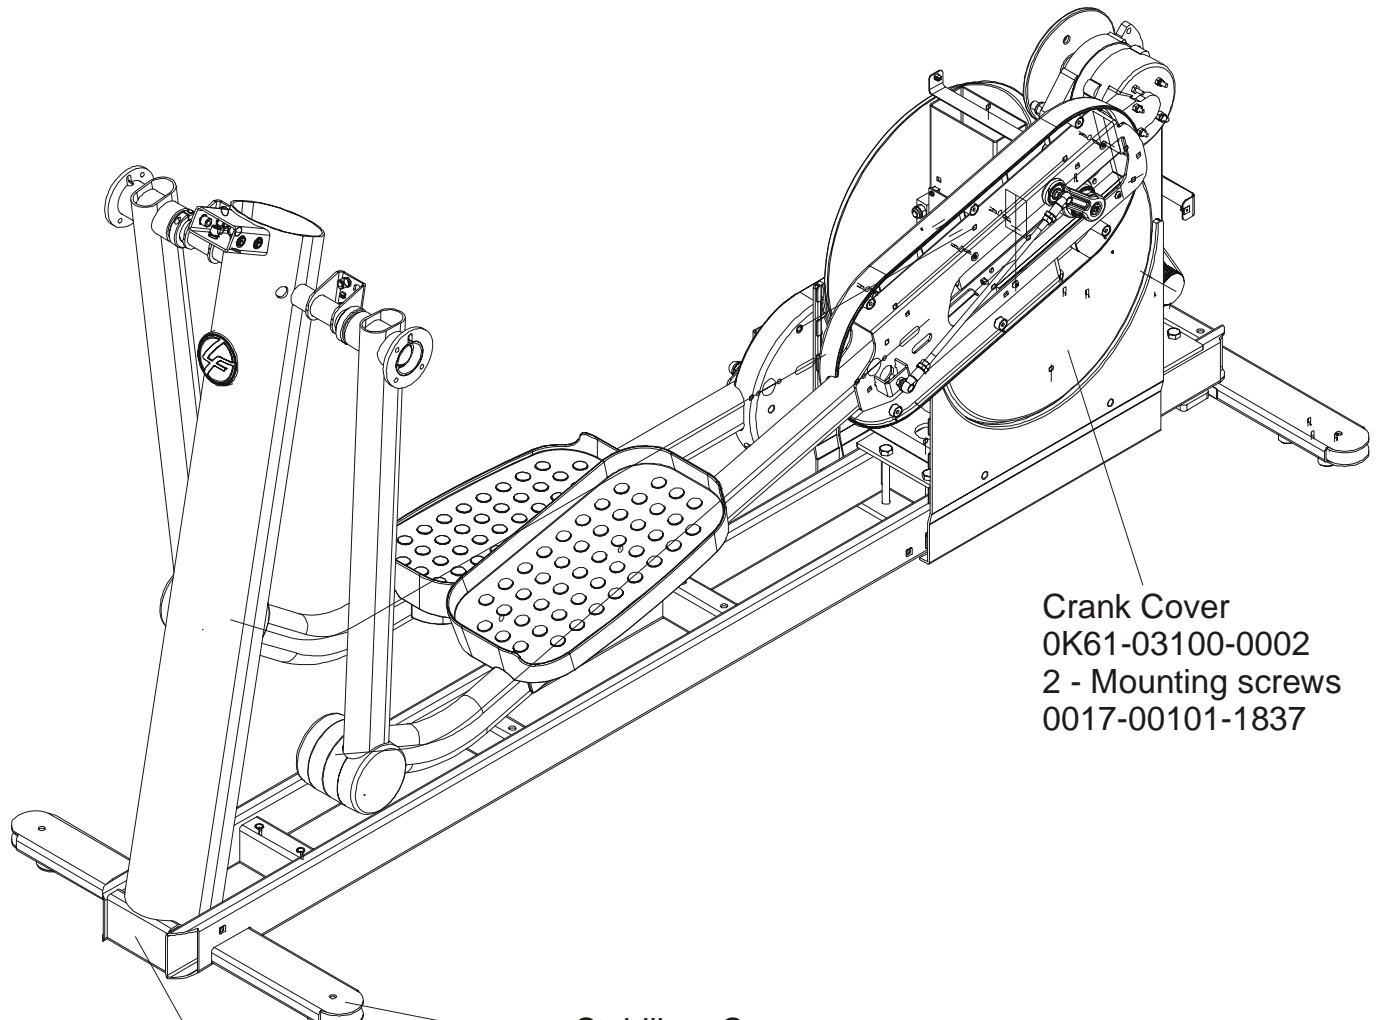

ARCTIC SILVER QUIET DRIVE 95Xi

Crank Cover and Lower Caps

95X-0XXX-05

S/N XHK073903956 –

XHK??????????

Crank Cover
OK61-03100-0002
2 - Mounting screws
0017-00101-1837

Stabilizer Caps
4 - OK62-01003-0000

Front frame Cap
OK62-01004-0000
Mounting Screws
(Located on front sides of Ladder Frame Cover)
2- 0017-00101-1795