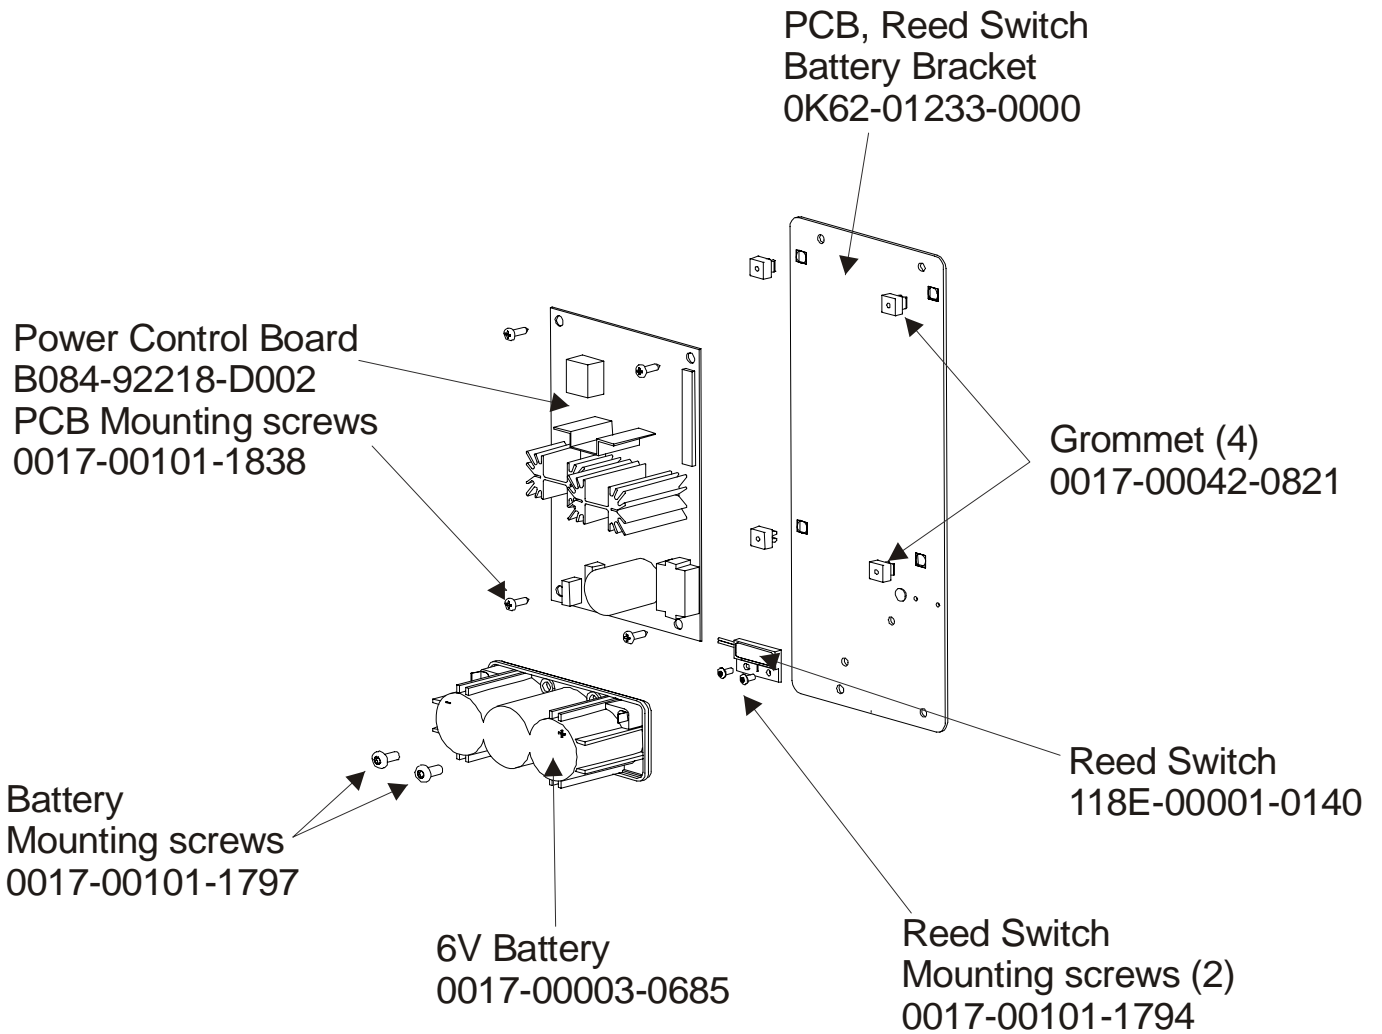

ARCTIC SILVER QUIET DRIVE 95Xi
PCB, Battery, Reed Switch & Bracket

95X-0XXX-05
S/N XHK073903956 –
XHK??????????