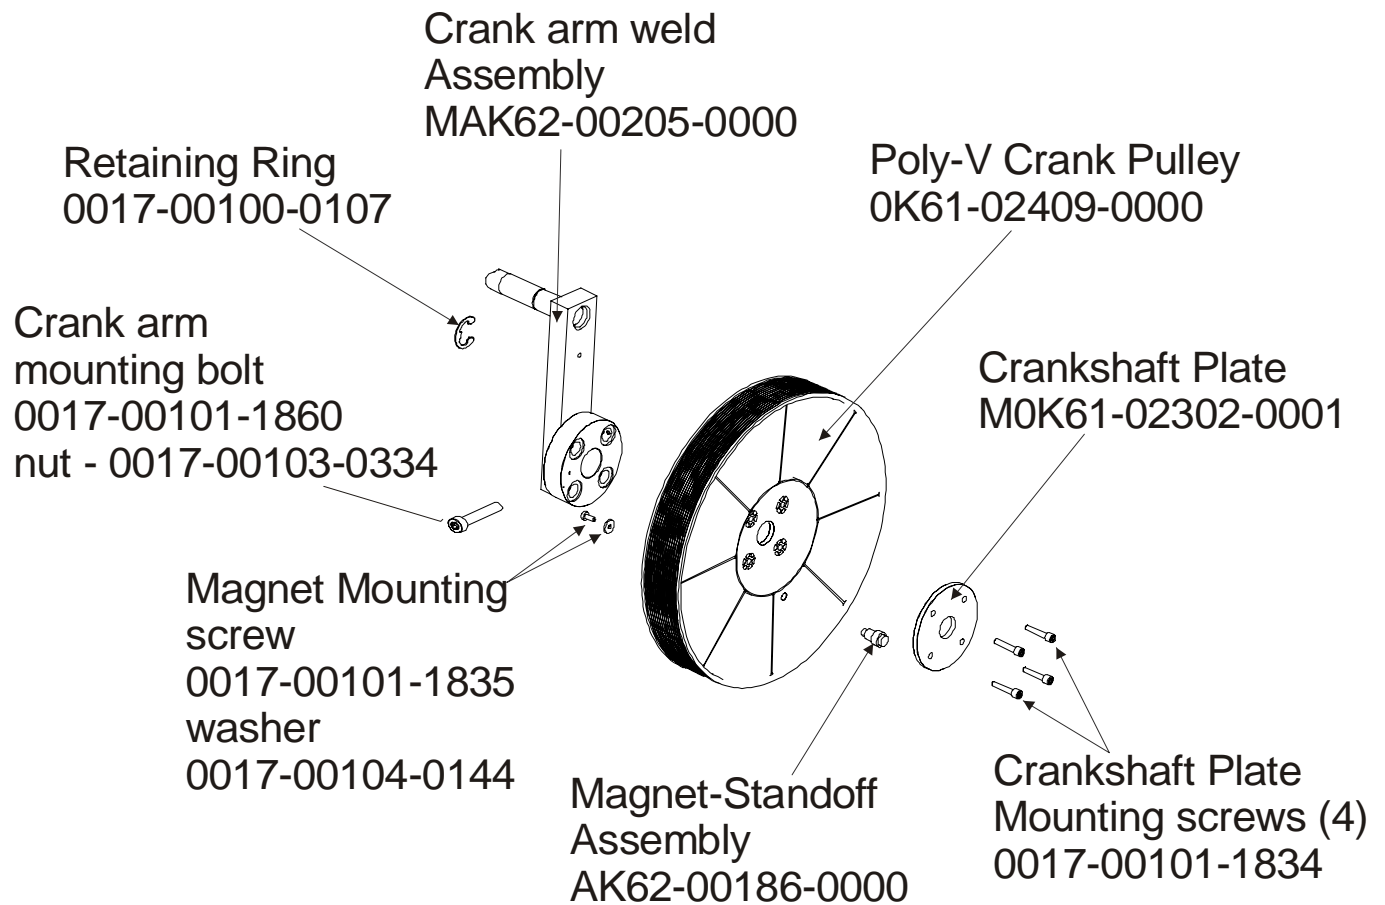

ARCTIC SILVER QUIET DRIVE 95Xi

Crank Arm Pulley Assembly

95X-0XXX-05

S/N XHK073903956 –

XHK??????????