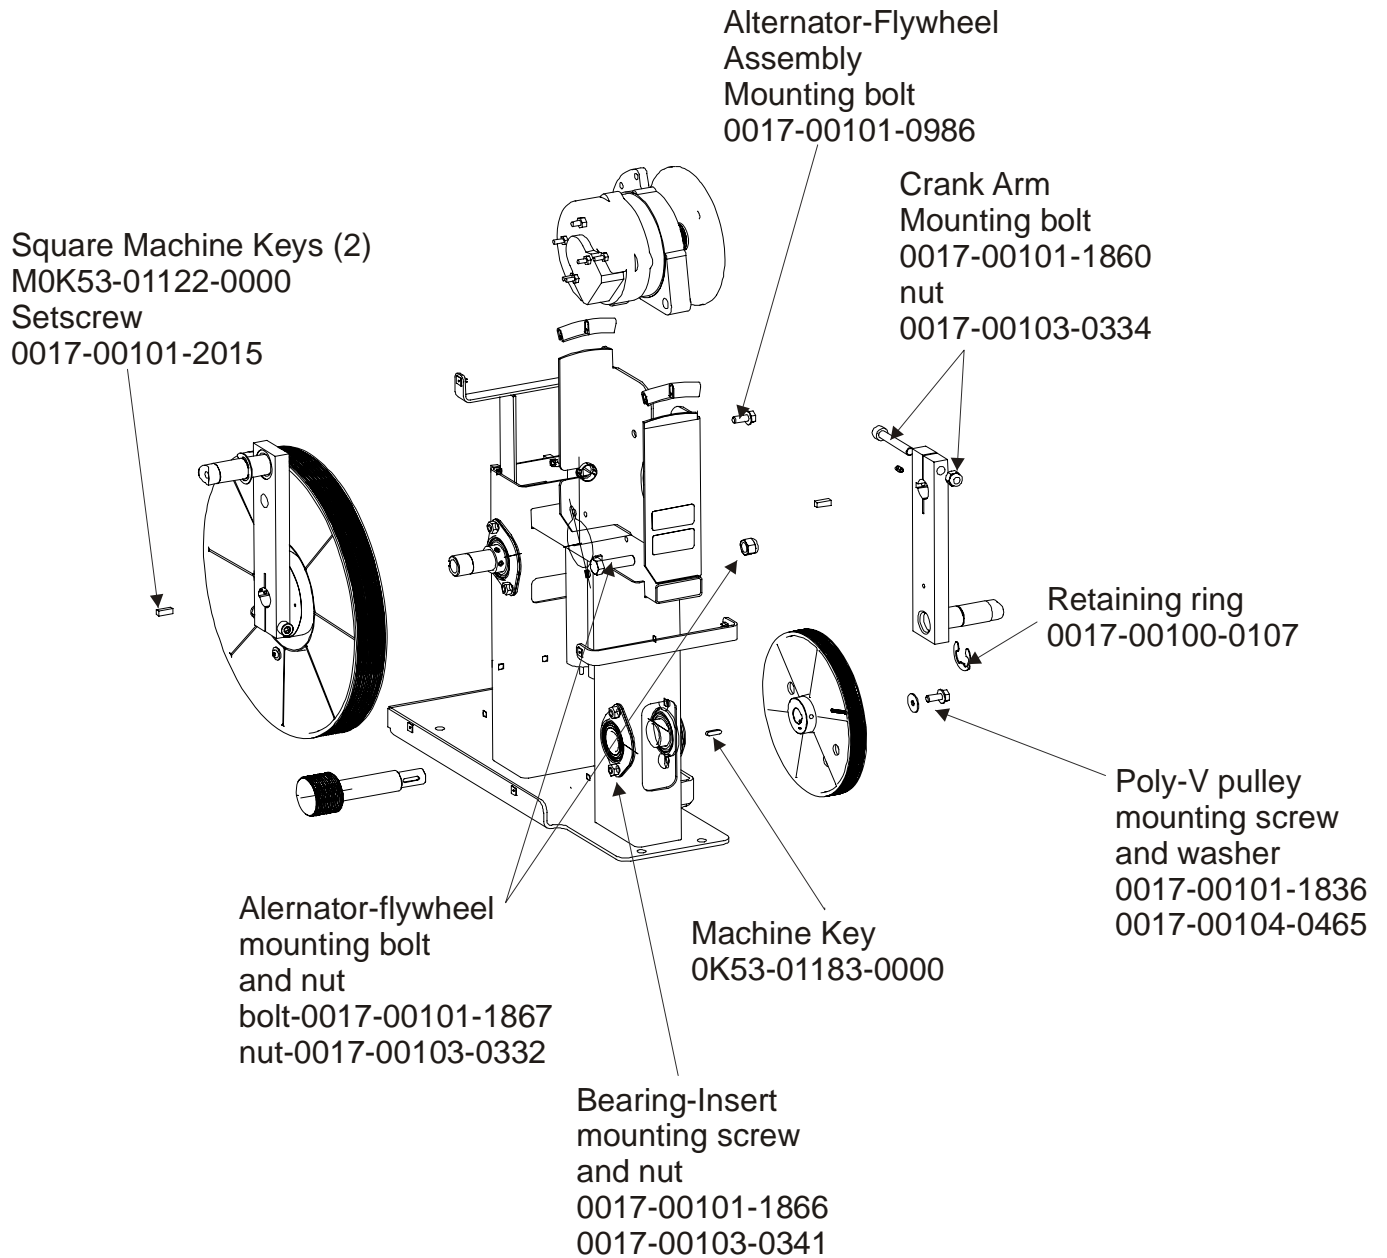

ARCTIC SILVER QUIET DRIVE 95Xi

Drive Module Hardware

95X-0XXX-05

S/N XHK073903956 –

XHK??????????