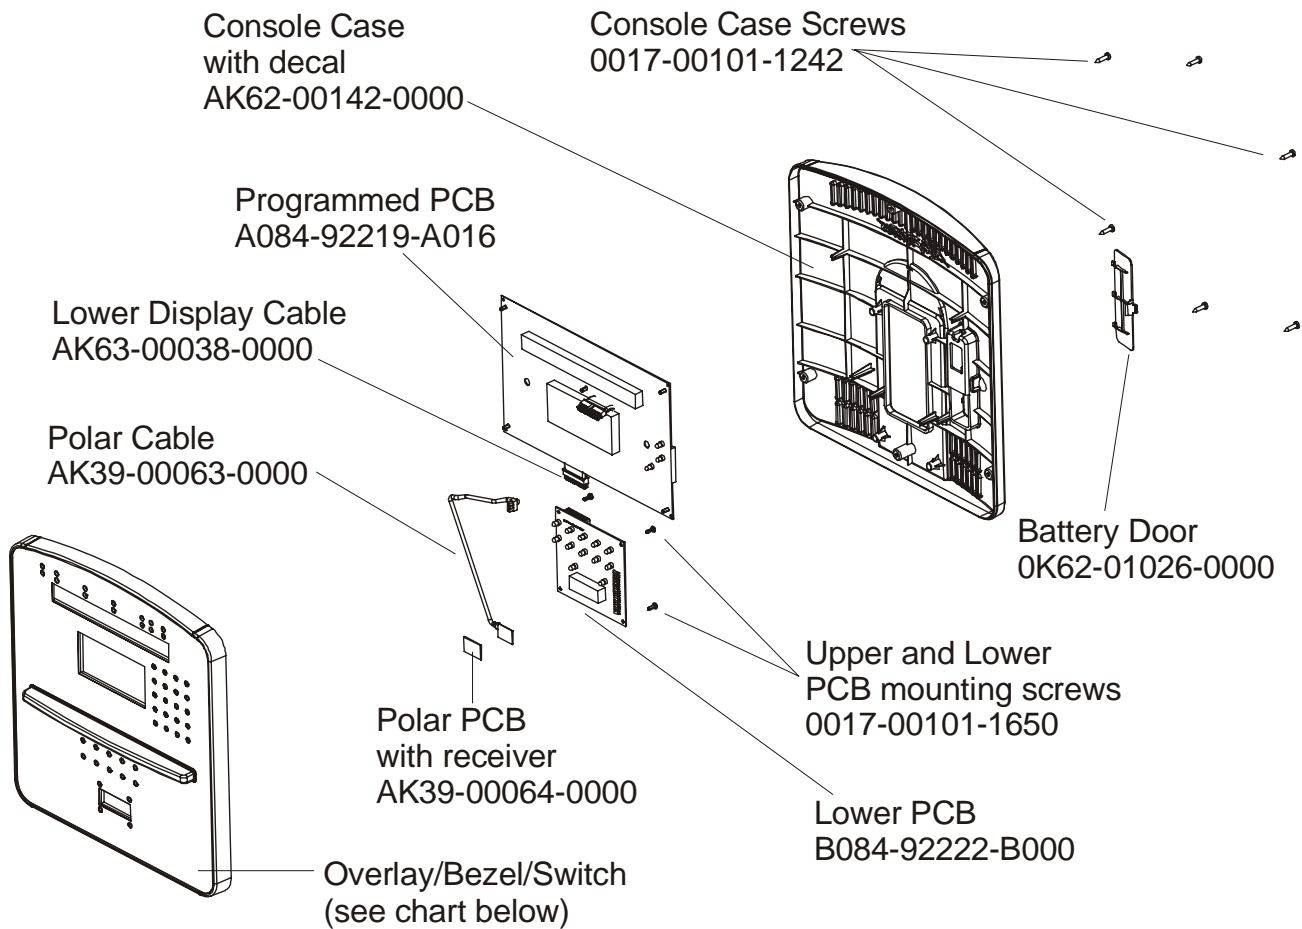

ARCTIC SILVER QUIET DRIVE 95Xi

Console & Related components

95X-0XXX-05

S/N XHK073903956 –

XHK??????????

CONSOLE	OVERLAY/BEZEL/SWITCH	LANGUAGE
AK62-00329-0001	AK62-00191-0001	Eng + Met
AK62-00329-0003	AK62-00191-0003	Ger/Met
AK62-00329-0004	AK62-00191-0004	Spn/Met
AK62-00329-0006	AK62-00191-0006	Jap/Met
AK62-00329-0007	AK62-00191-0007	Frn/Met
AK62-00329-0008	AK62-00191-0008	Ital/Met
AK62-00329-0009	AK62-00191-0009	Dut/Met
AK62-00329-0010	AK62-00191-0010	Port/Met
AK62-00329-0014	AK62-00191-0014	Turk/Met