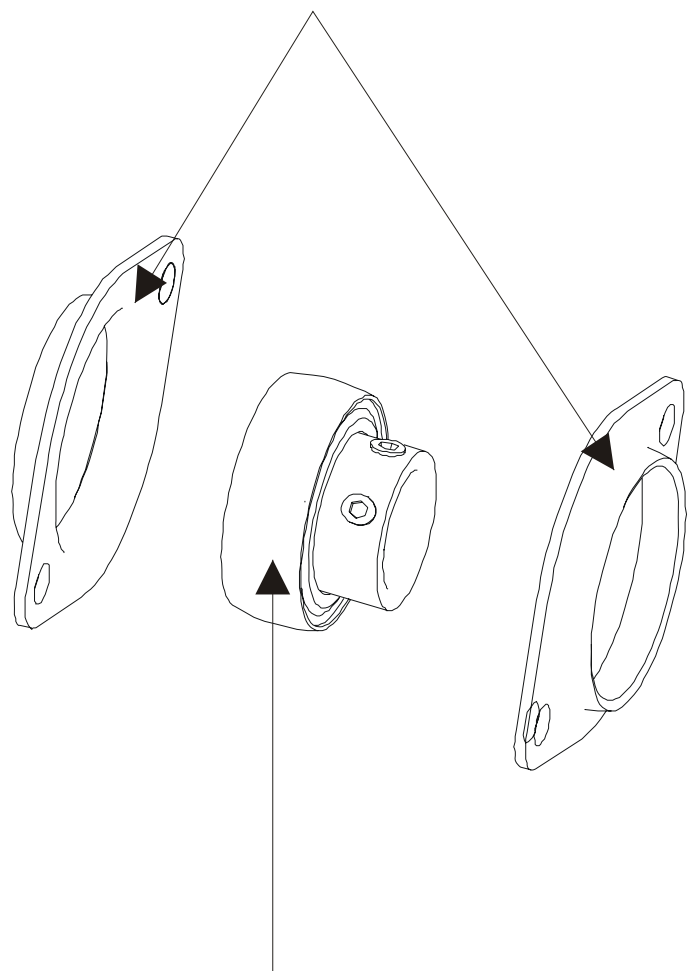

Service Kit-
GK62-00002-0044
Includes:

- 1- crankshaft
- 2- bearings
- 2- sets of bearing flanges
- 4- nuts and washers

Service Kit- GK62-00002-0045
Includes:

- 1 - intermediate shaft
- 2 - bearings
- 2- sets of bearing flanges
- 4- nuts and washers

Bearing Flanges (2)
0K62-01220-0000

1" Bearing
0K62-01221-0000