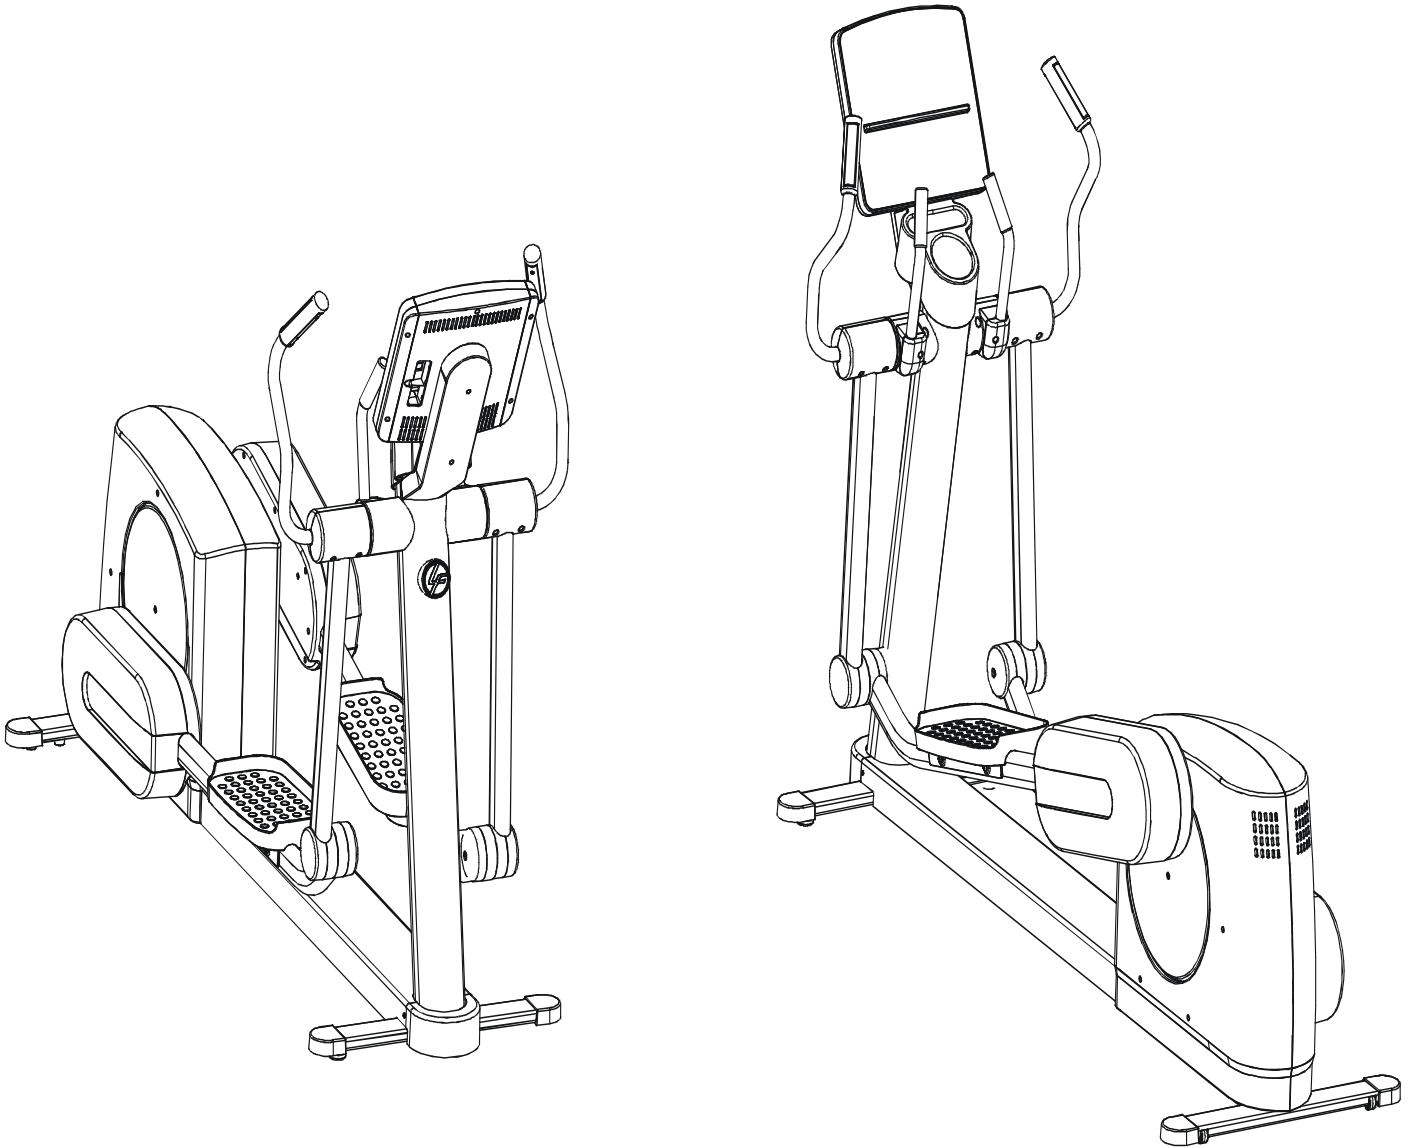

LifeFitness

**ARCTIC SILVER QUIET DRIVE
CROSS TRAINER 95X-0XXX-05
(Hungary built Ct for Domestic sales)**

**Customer Support Services
PARTS MANUAL** rev. 21 Nov 2008

ARCTIC SILVER QUIET DRIVE 95Xi
REFERENCES

95X-0XXX-05
S/N XHK073903956 –
XHK??????????

OPERATION MANUAL	M051-00K62-A107
SERVICE MANUAL	M051-00K62-A149
TOUCH UP PAINT: SPRAY CAN .5 OZ BOTTLE W/APPLICATOR .33 OZ PEN	0017-00008-0204 0017-00008-0205 0017-00008-0206
HARDWARE BAG	AK62-00152-0001
ACCESS PANEL ASSEMBLY CONSISTS OF: 120" COAX CABLE 120" POWER EXTENSION CABLE BRACKET F-TYPE PANEL CONNECTOR #8 PLASTIC GROMMET	AK62-00210-0000 AK32-00020-0002 AK32-00078-0001 0K62-01179-0001 0017-00021-2846 0017-00042-0754
PLUG IN OPTION 120/60	GK62-00002-0018
PLUG IN OPTION 240/50 UK	GK62-00002-0019
PLUG IN OPTION 240v AUS	GK62-00002-0020
PLUG IN OPTION 230/50 CONT	GK62-00002-0021

Note: This model has both Life Pulse sensors and Telemetry for reading Heart Rate.

ARCTIC SILVER QUIET DRIVE 95Xi
CONTENTS

95X-0XXX-05
S/N XHK073903956 –
XHK??????????

	Page
CONSOLE SUPPORT & DEADSHAFT COVERS	4
HANDLEBARS AND BULLHORNS	5
CONSOLE AND RELATED COMPONENTS.....	6
UPPER FRAME HARDWARE	7
ROCKER ARMS AND PEDAL LEVERS	8
CRANK COVER AND LOWER CAPS	9
LOWER FRAME SHROUDS AND HARDWARE.....	10
PEDAL LEVER COMPONENTS	11
PCB, BATTERY, REED SWITCH & BRACKET	12
BEARING-INSERT ASSEMBLY	13
CRANK ARM PULLEY ASSEMBLY.....	14
DRIVE MODULE	15
DRIVE MODULE HARDWARE	16
CABLES.....	17